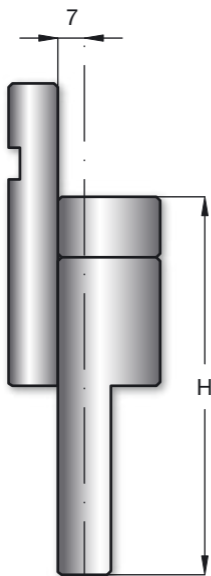

70 mm

150 mm

L H T/mt Mt

50.666	150	100.00	100	
50.668	150	120.00	100	
50.512	150	150.00	100	
50.705	70	100.00	100	
50.706	70	120.00	100	
50.708	70	150.00	100	

**CLAMP PLATES
NOT INCLUDED**

Extension
(Adjustable Adapter)